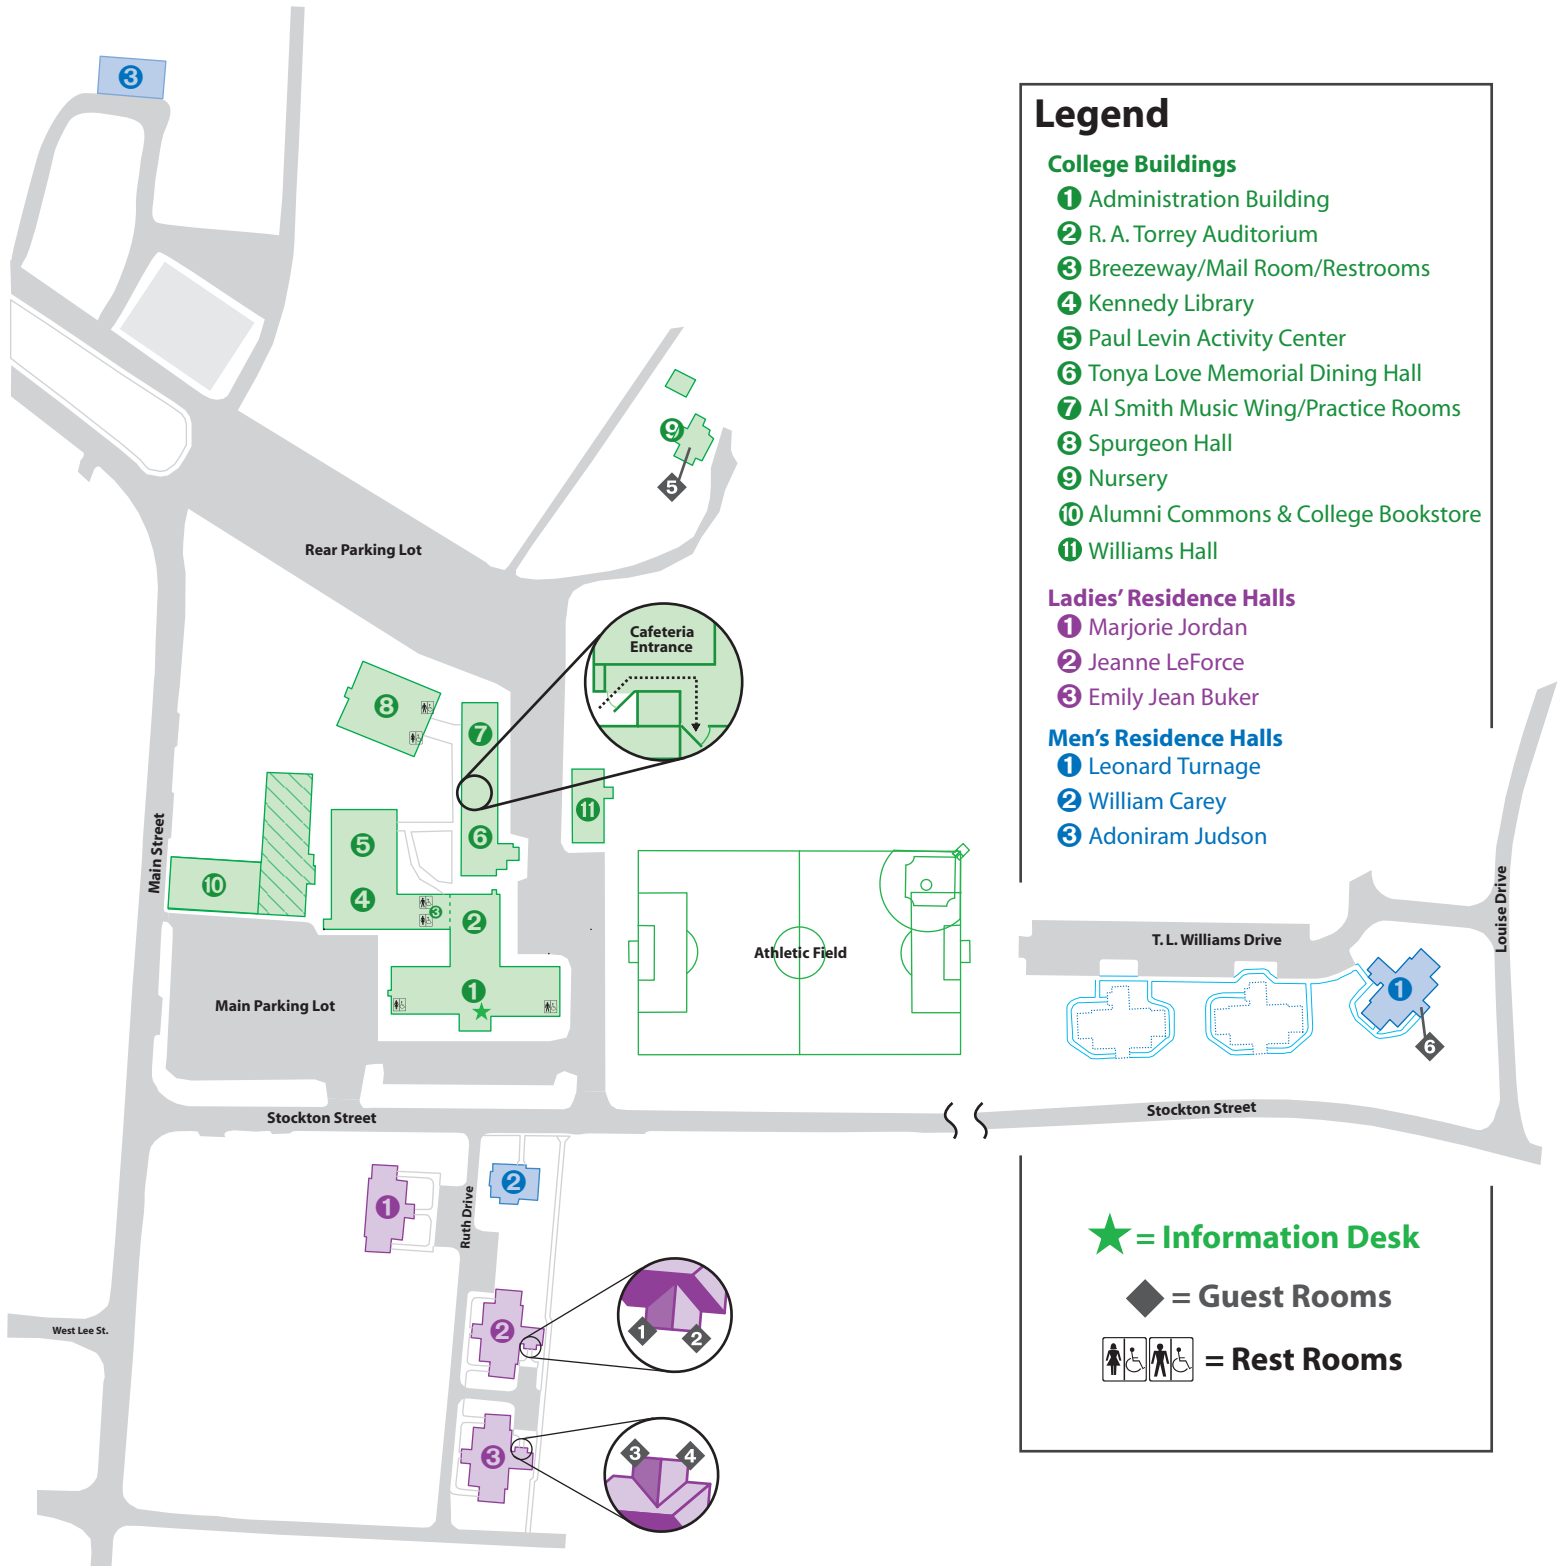

# AMBASSADOR BAPTIST COLLEGE CAMPUS MAP

## Legend

### College Buildings

- ① Administration Building
- ② R. A. Torrey Auditorium
- ③ Breezeway/Mail Room/Restrooms
- ④ Kennedy Library
- ⑤ Paul Levin Activity Center
- ⑥ Tonya Love Memorial Dining Hall
- ⑦ Al Smith Music Wing/Practice Rooms
- ⑧ Spurgeon Hall
- ⑨ Nursery
- ⑩ Alumni Commons & College Bookstore
- ⑪ Williams Hall

### Men's Residence Halls

- ① Leonard Turnage
- ② William Carey
- ③ Adoniram Judson

★ = Information Desk

◆ = Guest Rooms

♿♿ = Rest Rooms